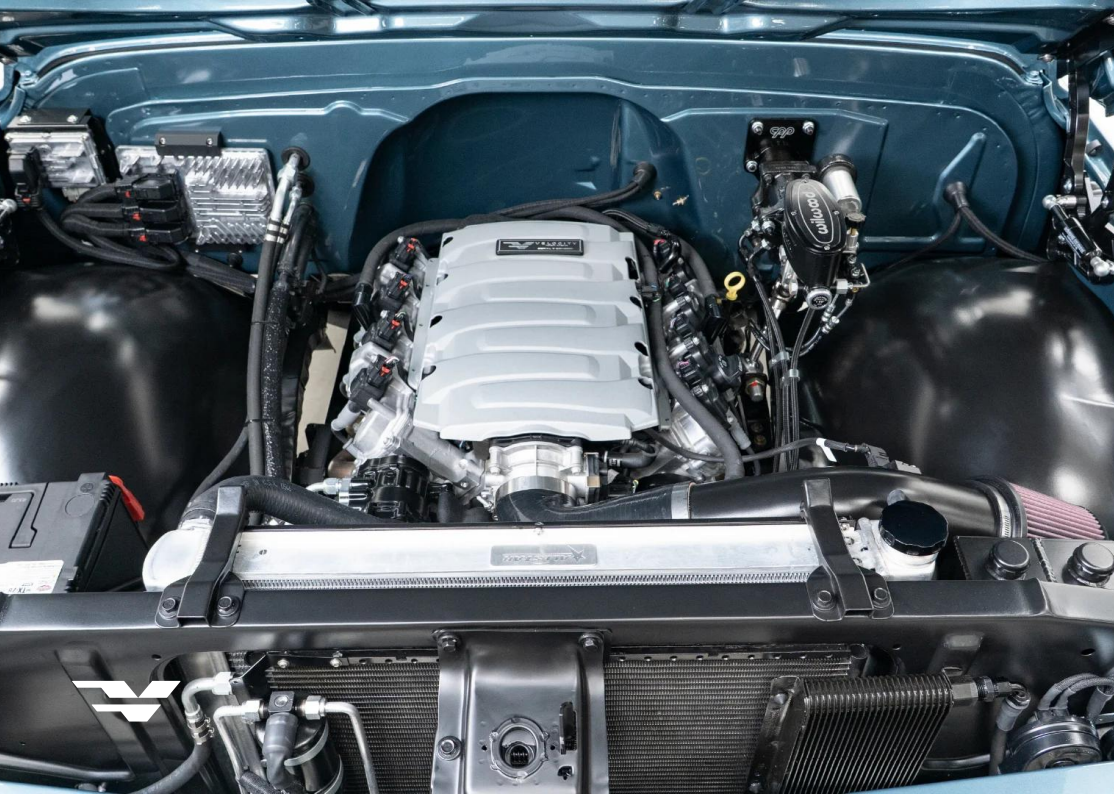

1971 /
CLASSIC CHEVY C10

CAPRERA METALLIC

THE VELOCITY DIFFERENCE

Velocity builds classic vehicles for the modern driver. Integrating contemporary parts and components with vintage design, Velocity vehicles evoke the nostalgia and emotion of driving a classic vehicle, without any of the hassle.

Get the vehicle of your dreams with an upfront set price and guaranteed production timeline. That's the Velocity pledge.

CHASSIS

- ▲ Roadster Shop Spec Chassis
- ▲ Baer 4-Wheel Disc Brakes
- ▲ Hydroboost Assisted Braking
- ▲ Ford 9" Rear Axle
- ▲ Velocity Exclusive Aluminum Fuel Tank

180 220 H
TEMPERATURE

CLASSIC CHEVY C10
CAPRERA METALLIC

EXTERIOR

- ▲ Two Tone Custom Paint
- ▲ Lower Belt-Line Trim
- ▲ Forgeline Wheels
- ▲ 18" Michelin Pilot Sport Tires
- ▲ LED Headlights
- ▲ All New Glass and Weather Seals
- ▲ Velocity Exterior Billet Package
- ▲ Velocity Billet Mirrors
- ▲ Custom Wood Bed Inserts
- ▲ OEM Chrome Bumpers