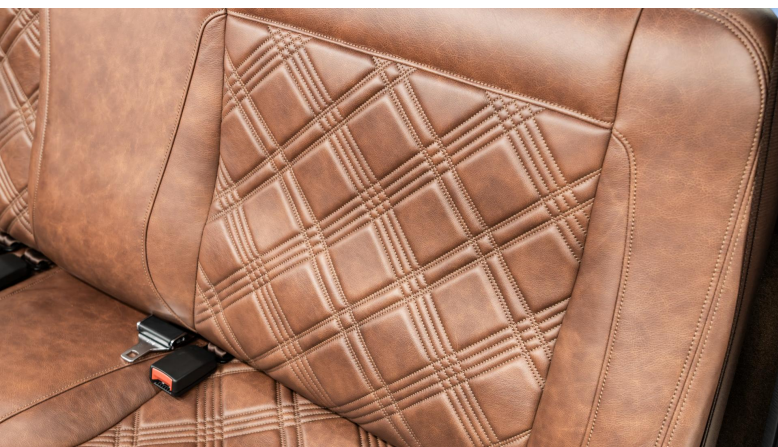

CLASSIC CHEVY K10
HERITAGE SERIES

INTERIOR

- ▲ Velocity Exclusive Interior w/ Bench Seat
- ▲ Velocity Custom All Weather Floor Mats
- ▲ Full Carpet Interior
- ▲ Velocity Exclusive Dakota Digital Gauge
- ▲ Double-Din Touchscreen Head Unit
- ▲ Focal Audio Sound System
- ▲ Ididit Tilt Steering Column
- ▲ Auto-dim Rear View Mirror
- ▲ Vintage Air A/C System