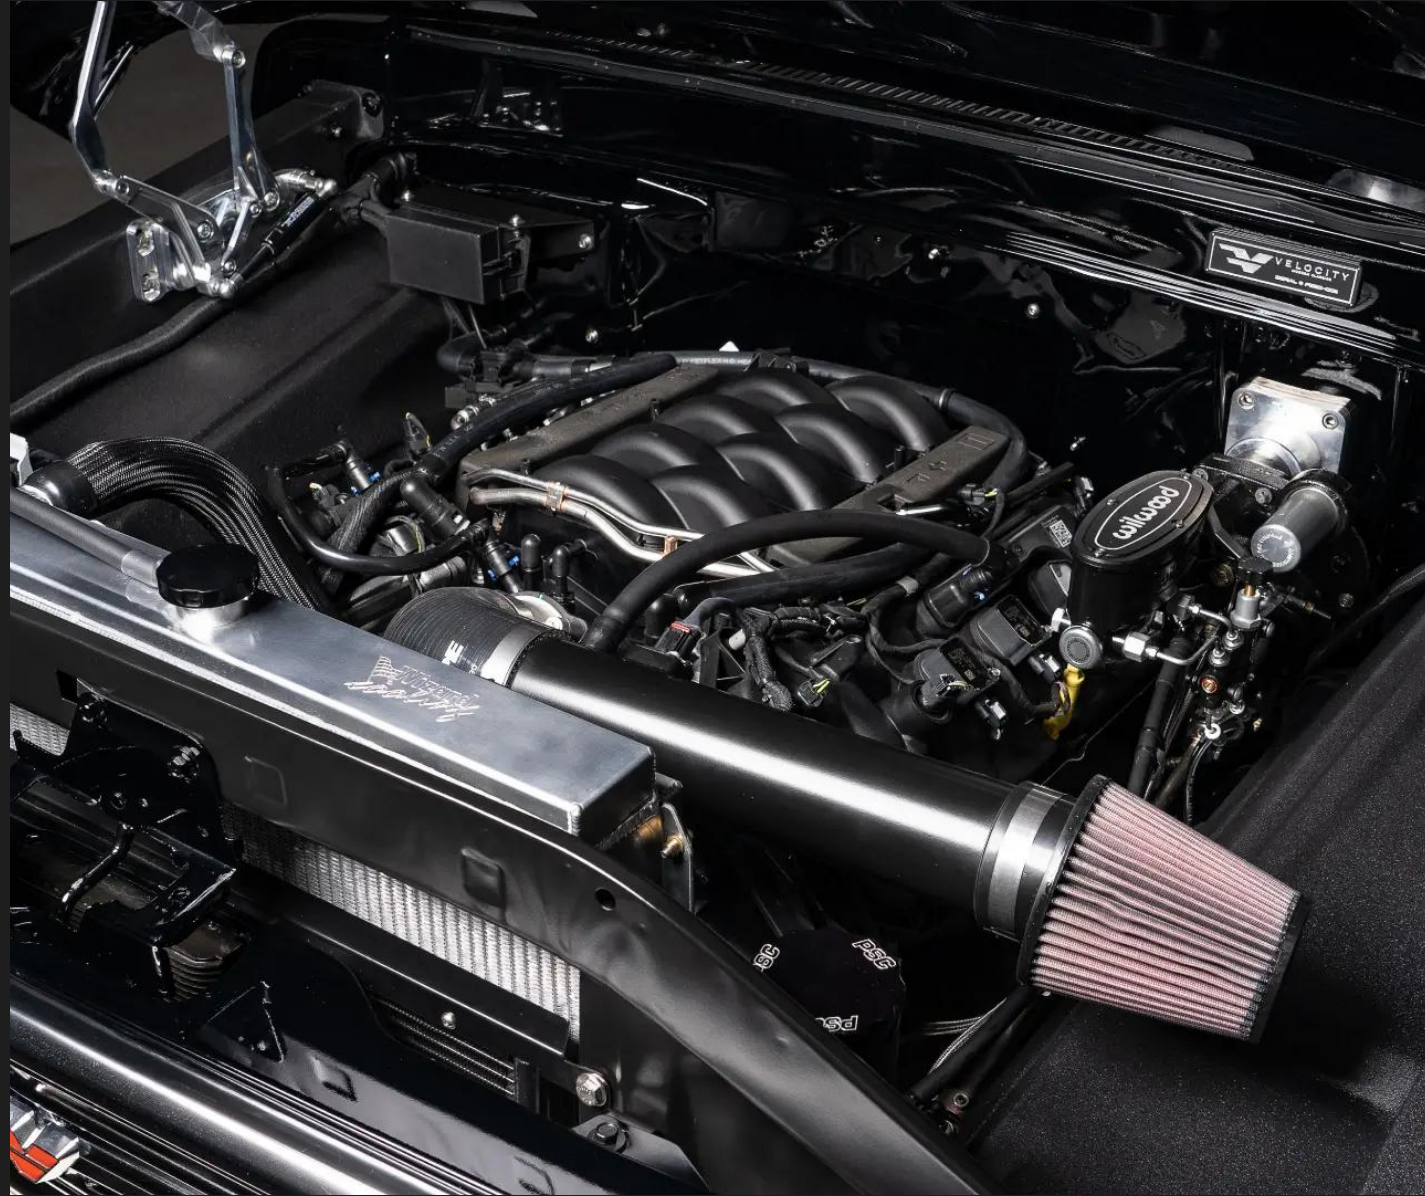

MSRP /
$369,900

UPGRADES